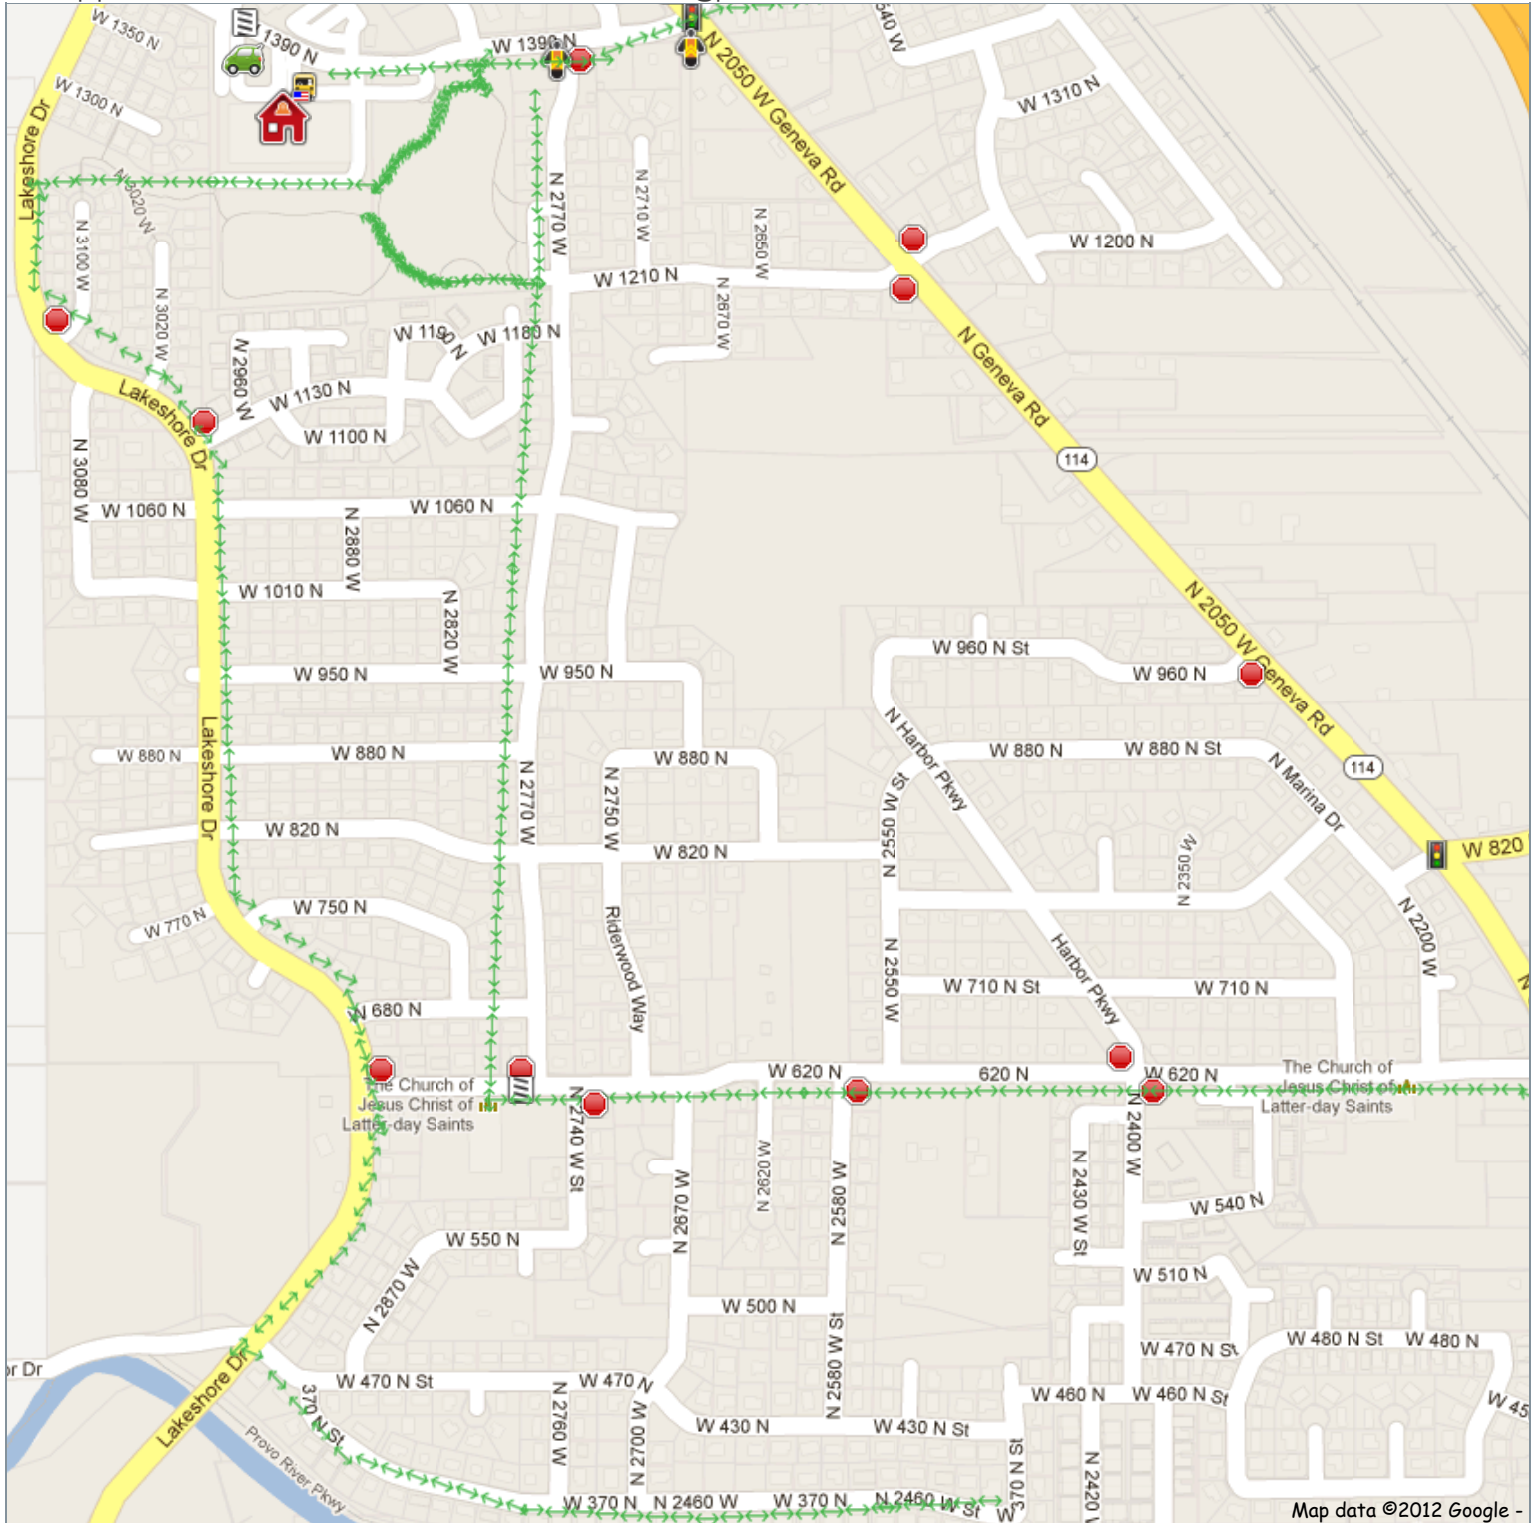

[Close Window](#) [Print Page](#)

[Map Only](#) | [Text Description Only](#) | [Show All](#)

Lakeview 2899 w 1390 n Provo, Utah 84601

For help please contact Drew Daniels at 801-374-4990 or at drewd@provo.edu

Map data ©2012 Google -

Notes:Para ver esta página en [English](#) - [Español](#)Print Size: ([8.5" x 11"](#) - [11" x 17"](#))**Route Key**[↔ Safest Walking Route](#)**Icon Key**

 School	 Crossing Guard
 Crosswalk-Vertical	 Traffic Signal
 Stop Sign	 School Bus Loading
 Student Drop-off/Pick-up	

To share this map online, please provide user with the following Web link: http://www.snapforschools.com/Map_view.aspx?EntityID=456